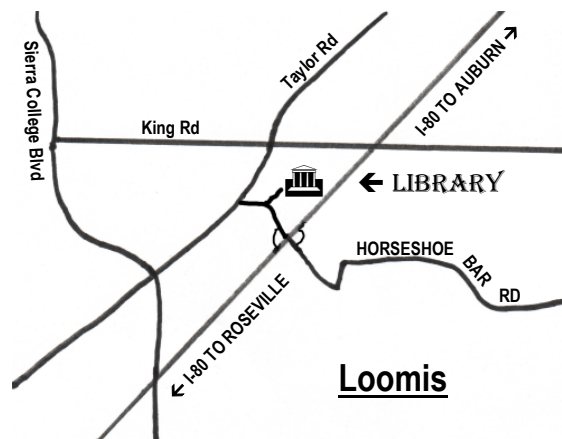

Sponsored by Placer County Genealogical Society. Visit us at <http://pcgs.pcgenes.com/>